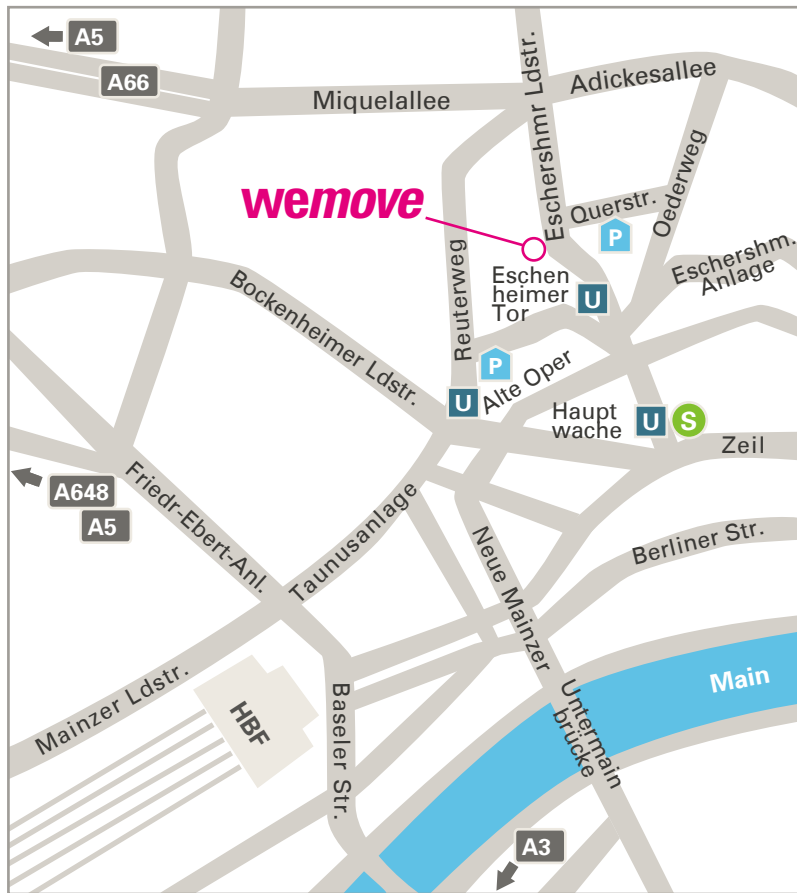

contact wemove digital solutions GmbH
Eschersheimer Landstr. 5-7
60322 Frankfurt
Tel: +49 (0) 69 759003-0
Fax: +49 (0) 69 759003-22

email: contact@wemove.com
www: www.wemove.com

directions

public transport

From the Central Station with all city trains (S-Bahn) towards the city center. Get off at 'Hauptwache' and get the underground U1, U2 or U3 (direction Ginnheim, Gonzenheim or Hohemark) until Station Eschenheimer Tor. Take the exit in driving direction of the train.