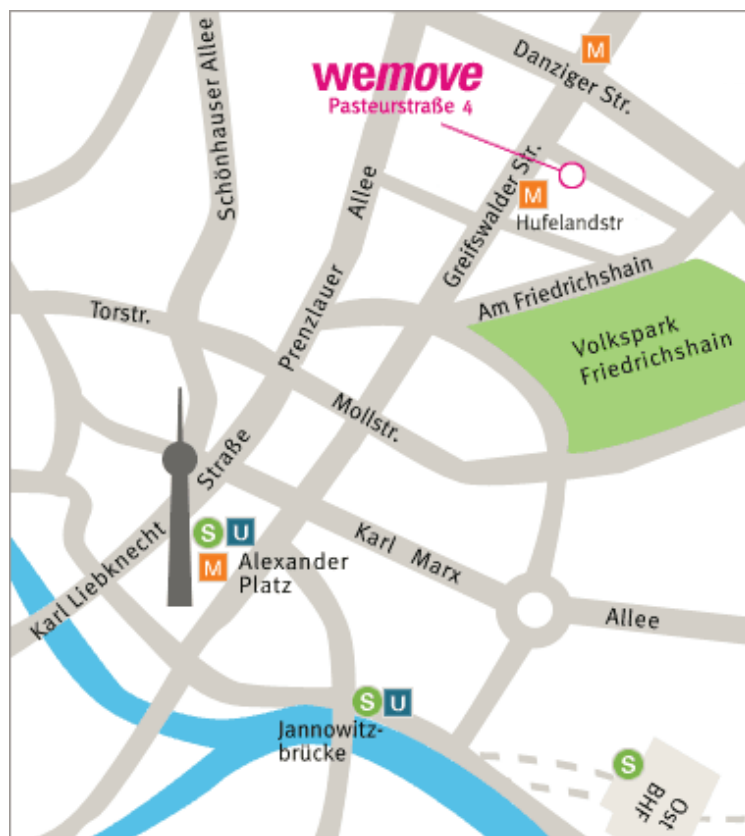

wemove

address wemove digital solutions GmbH
Pasteurstraße 4
10407 Berlin
Tel: +49 (0) 30 4050451-0
Fax: +49 (0) 30 4050451-22

directions

public transport

From Alexanderplatz with the tram M4 towards Hohenschönhausen/Zingster Straße/Falkenberg. Get off at Hufelandstraße.